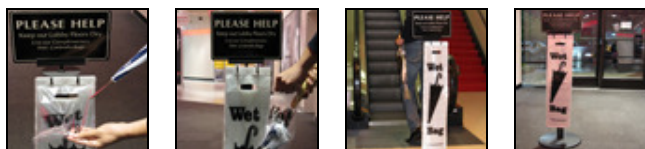

Wet Umbrella Bag Stand Classic

Stop water at the door. Prevent slips and falls!

Our strong, sturdy, and highly functional Wet Umbrella Bag Stand Classic is ideal on rainy days to help prevent water from dripping all over floors.

- Immediately increase safety – Low-cost risk management solution.
- High quality metal stand in our classic Black Finish
- Available as STAND ONLY or as a FULL SET - including the stand, sign, sign mounting bracket, and a case of 1,000 bags.
- Stand Dolly also available.